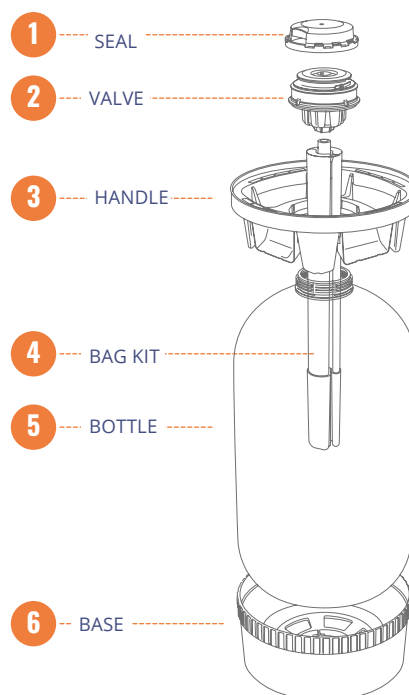

1. POLYKEG PRO WITH BAG

Component	Material	Classification 129/97/CE	Symbol
1 Seal	Polypropylene	PP 5	
2 Valve	Other plastic	Altro 7	
3 Handle	Polypropylene	PP 5	
4 Bag kit	Aluminum Polyethylene Nylon	C/LDPE 90	
Bag + adapter			
Tube + stopper	Polypropylene	PP 5	
5 Bottle	Polyethylene terephthalate	PET 1	
6 Base	Polypropylene	PP 5	

2. POLYKEG PRO WITHOUT BAG

Component	Material	Classification 129/97/CE	Symbol
1 Seal	Polypropylene	PP 5	
2 Valve	Other plastic	Altro 7	
3 Handle	Polypropylene	PP 5	
4 Tube	Polypropylene	PP 5	
5 Bottle	Polyethylene terephthalate	PET 1	
6 Base	Polypropylene	PP 5	